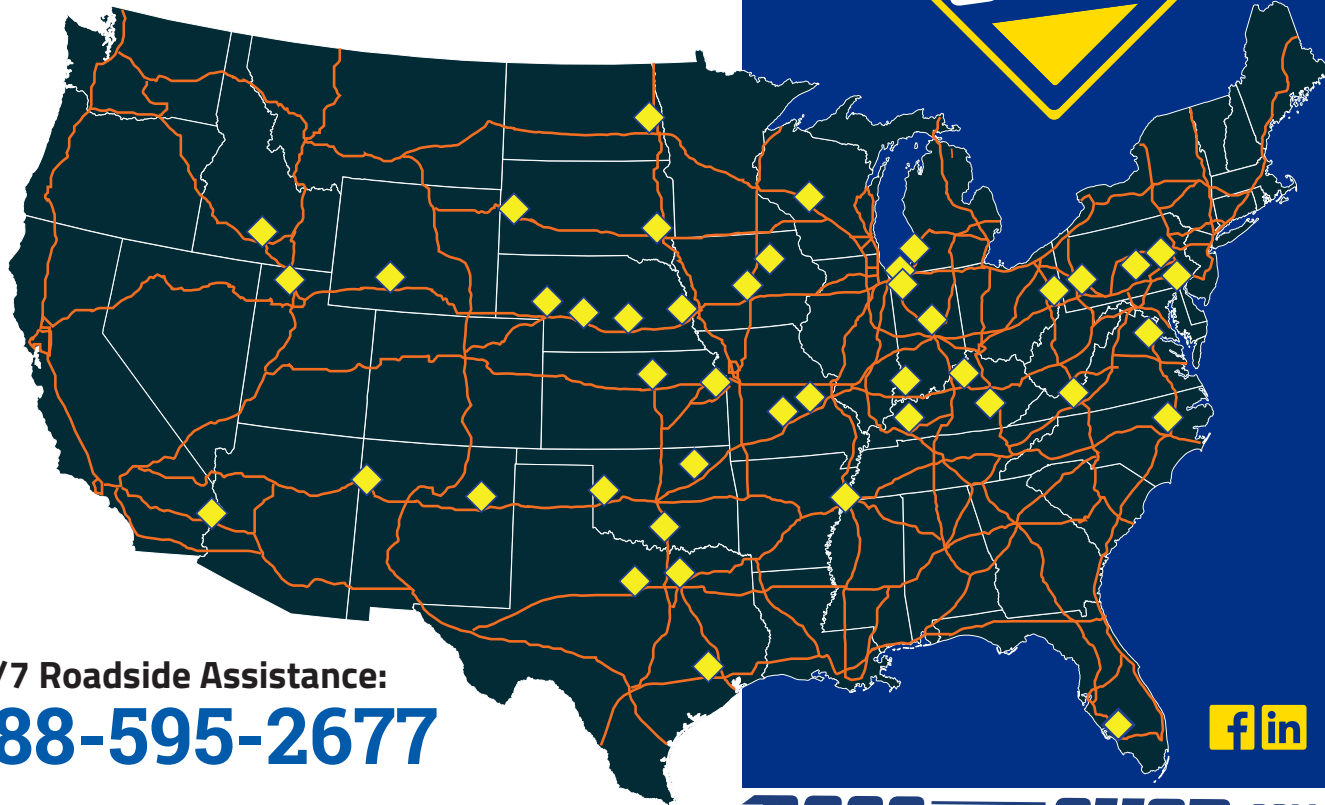

# NATIONWIDE FULL-SERVICE LOCATIONS MAP

24/7 Roadside Assistance:  
**888-595-2677**

**BOSS TRUCK SHOP .COM**

**BOSS TRUCK SHOP .COM**

## Idaho

**Jerome**  
5350 A US HWY 93  
208-324-3550