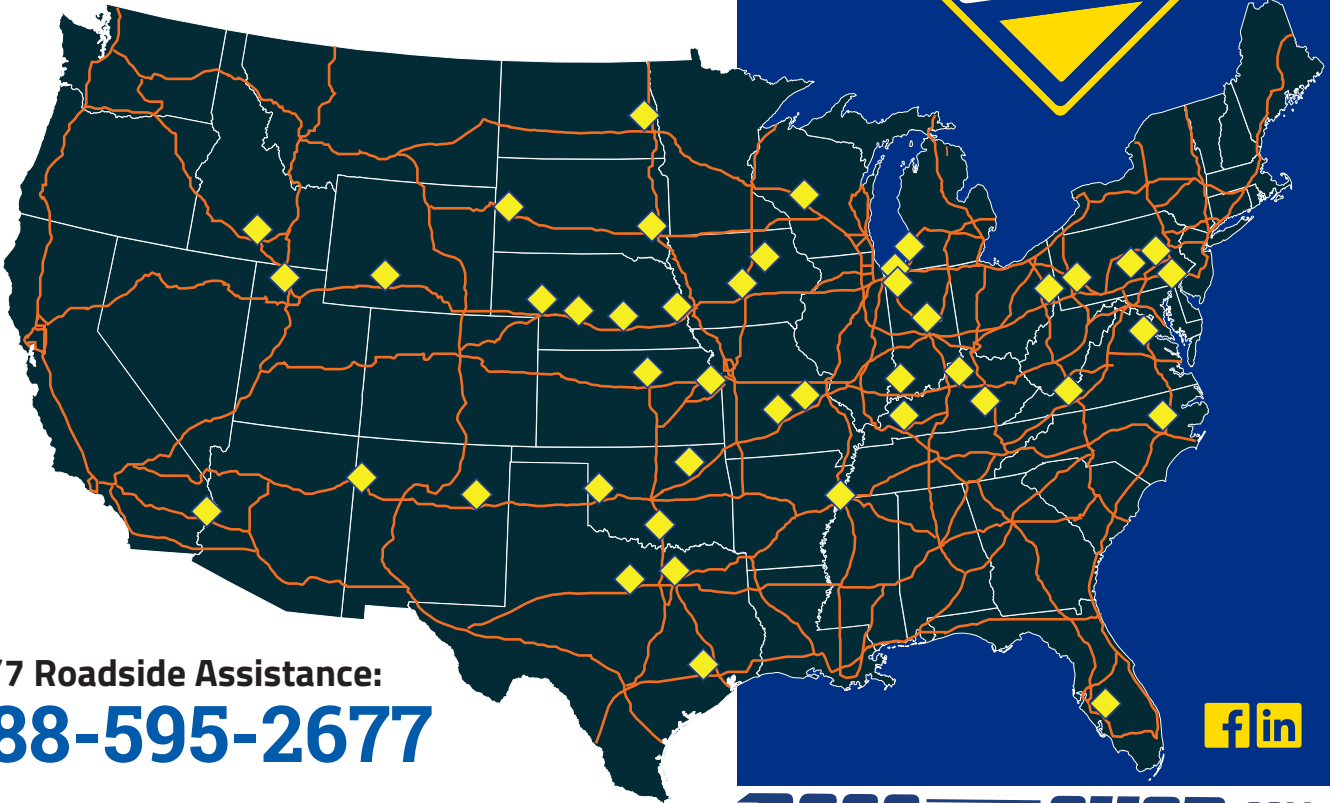

# NATIONWIDE FULL-SERVICE LOCATIONS MAP

24/7 Roadside Assistance:  
**888-595-2677**

**BOSS TRUCK SHOP .COM**

**BOSS TRUCK SHOP .COM**

## Idaho

**Jerome**  
5350 A US HWY 93  
208-324-3550